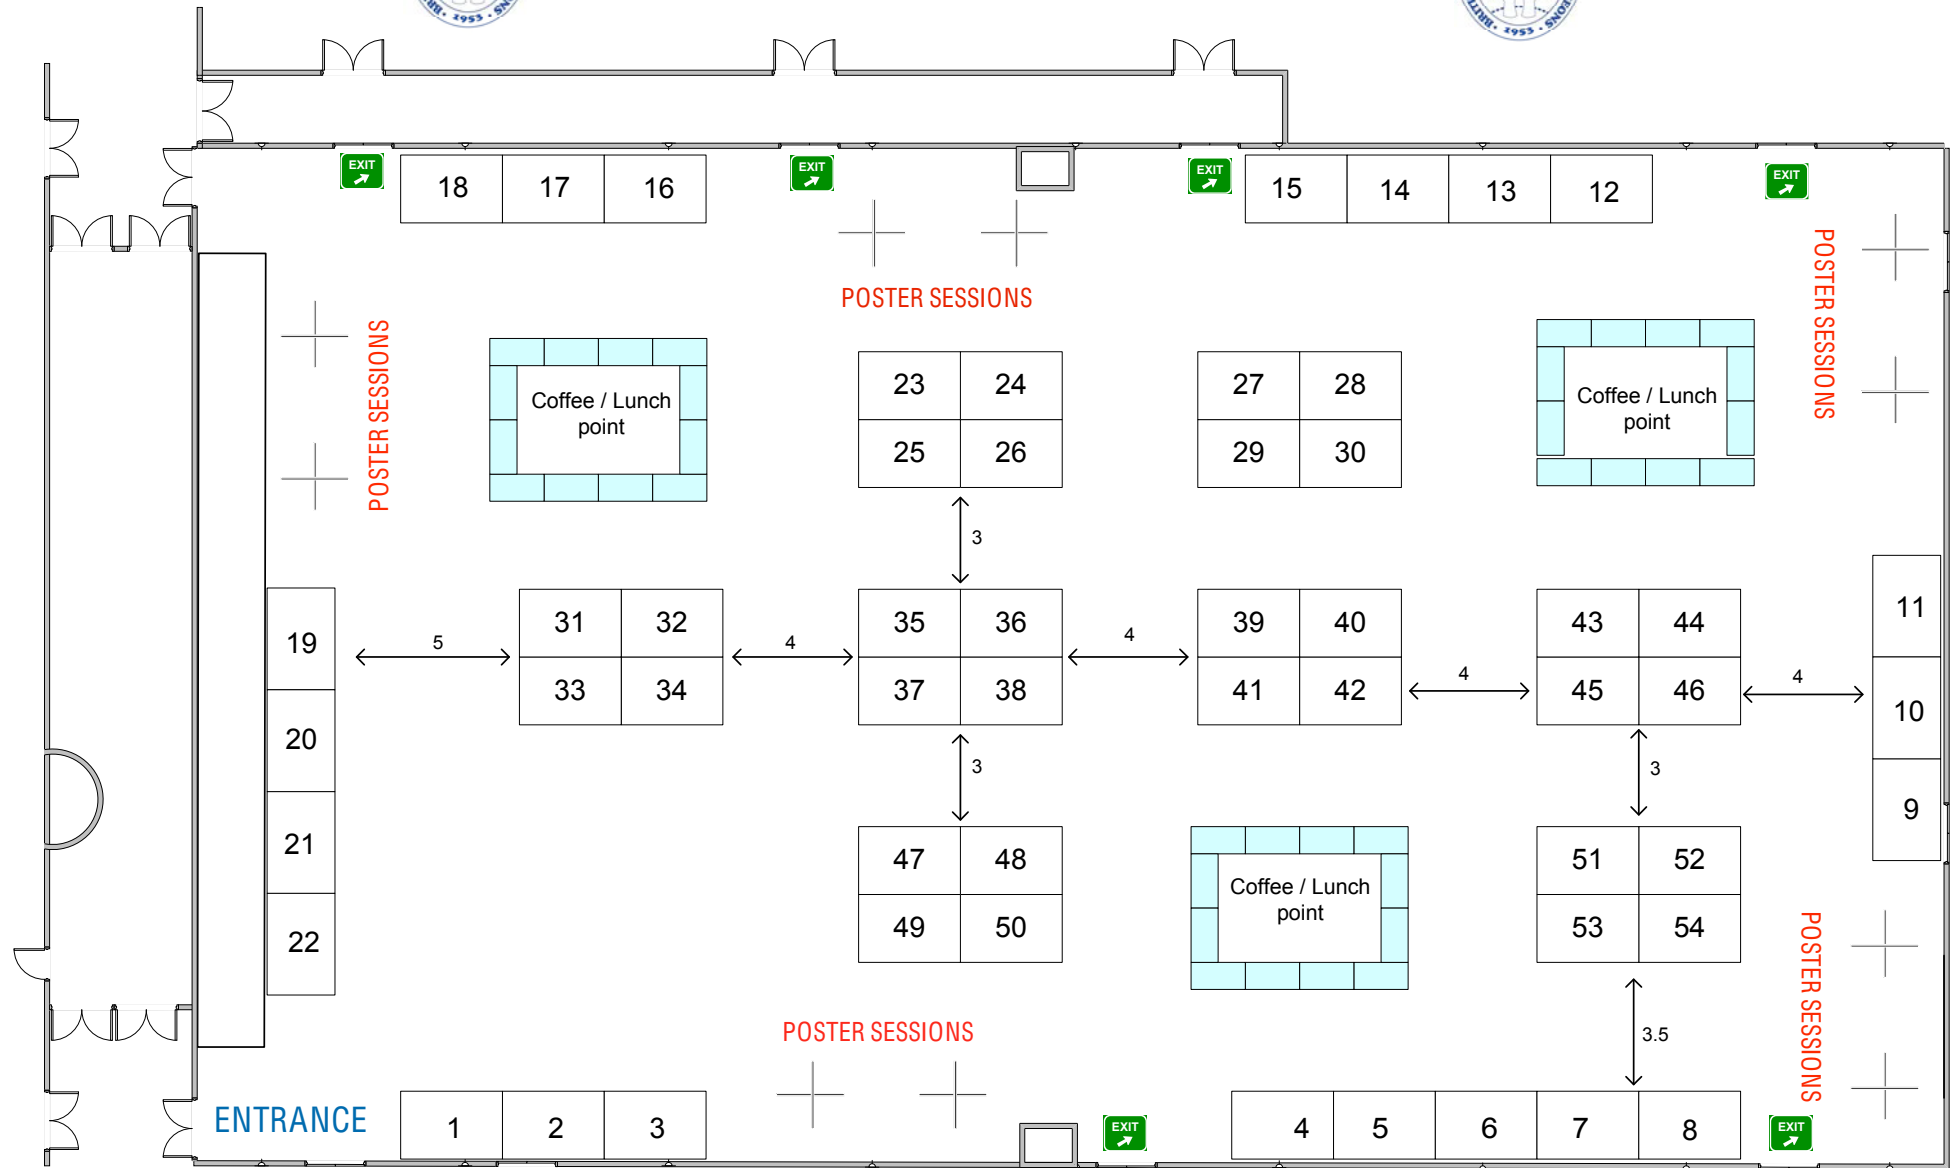

2010 BAPS Congress 22nd - 24th July 2010

Exhibition build up day 21st July **SPACE ONLY** build up times 08:00 - 18:00
SHELL SCHEME build up times 12:00 - 18:00